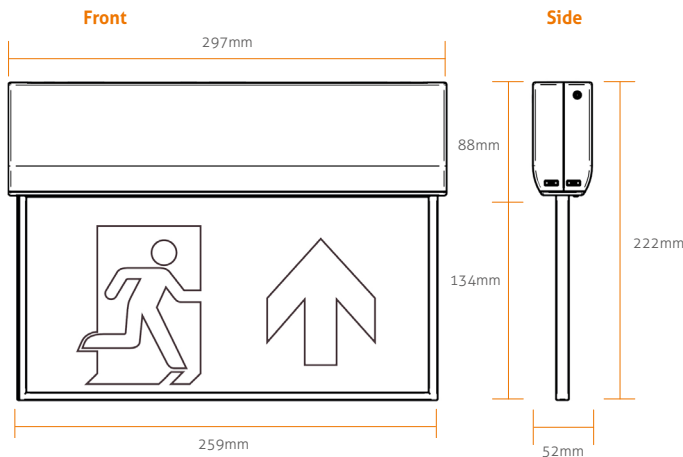

FELICE LP SERIES

Emergency LED Exit Blade, Surface, Recessed or Suspended

Features & Highlights

- IP20 ingress protection
- Double sided
- 25m viewing distance
- Surface mounted
- White as standard, black available
- 5 year warranty (T's & C's apply)
- UK Support

Options & Accessories

Self Test EM	/STEM
DALI	/DALI

Dimensions & Weight

Net weight: 0.82kg

Part Codes

Part Code	Description	Maintained Watts	NM Watts	Viewing Distance
FEL-SUR-BLA-3-AU-WHI-LP	Felice Surface EM Blade ARROW UP 3w ~25M Viewing Distance CRI80 4000K IP20 White +nonST EM White	3	0.5	25m
FEL-SUR-BLA-3-AD-WHI-LP	As Above, ARROW DOWN	3	0.5	25m
FEL-SUR-BLA-3-ALAR-WHI-LP	As Above, ARROW LEFT RIGHT	3	0.5	25m
-BLK-LP	All Above available in Black			
FEL-REC-BLA-3-AU-WHI-LP	All above available as Recessed			
FEL-SUS-BLA-3-AU-WHI-LP	All above available as Suspended			

Please note: Specification values may change due to rapid development of lighting technology. All performance data is taken at an ambient temperature of +25°C. Data may be rounded up/down for illustrative purposes. Tolerance range of optical and electrical data is +/-10%. We reserve the right to amend or change details without prior notification.