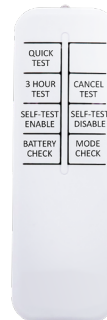

* Self-test luminaires are configured to manual test mode by default. If self-test mode is required, it should be activated via remote control.